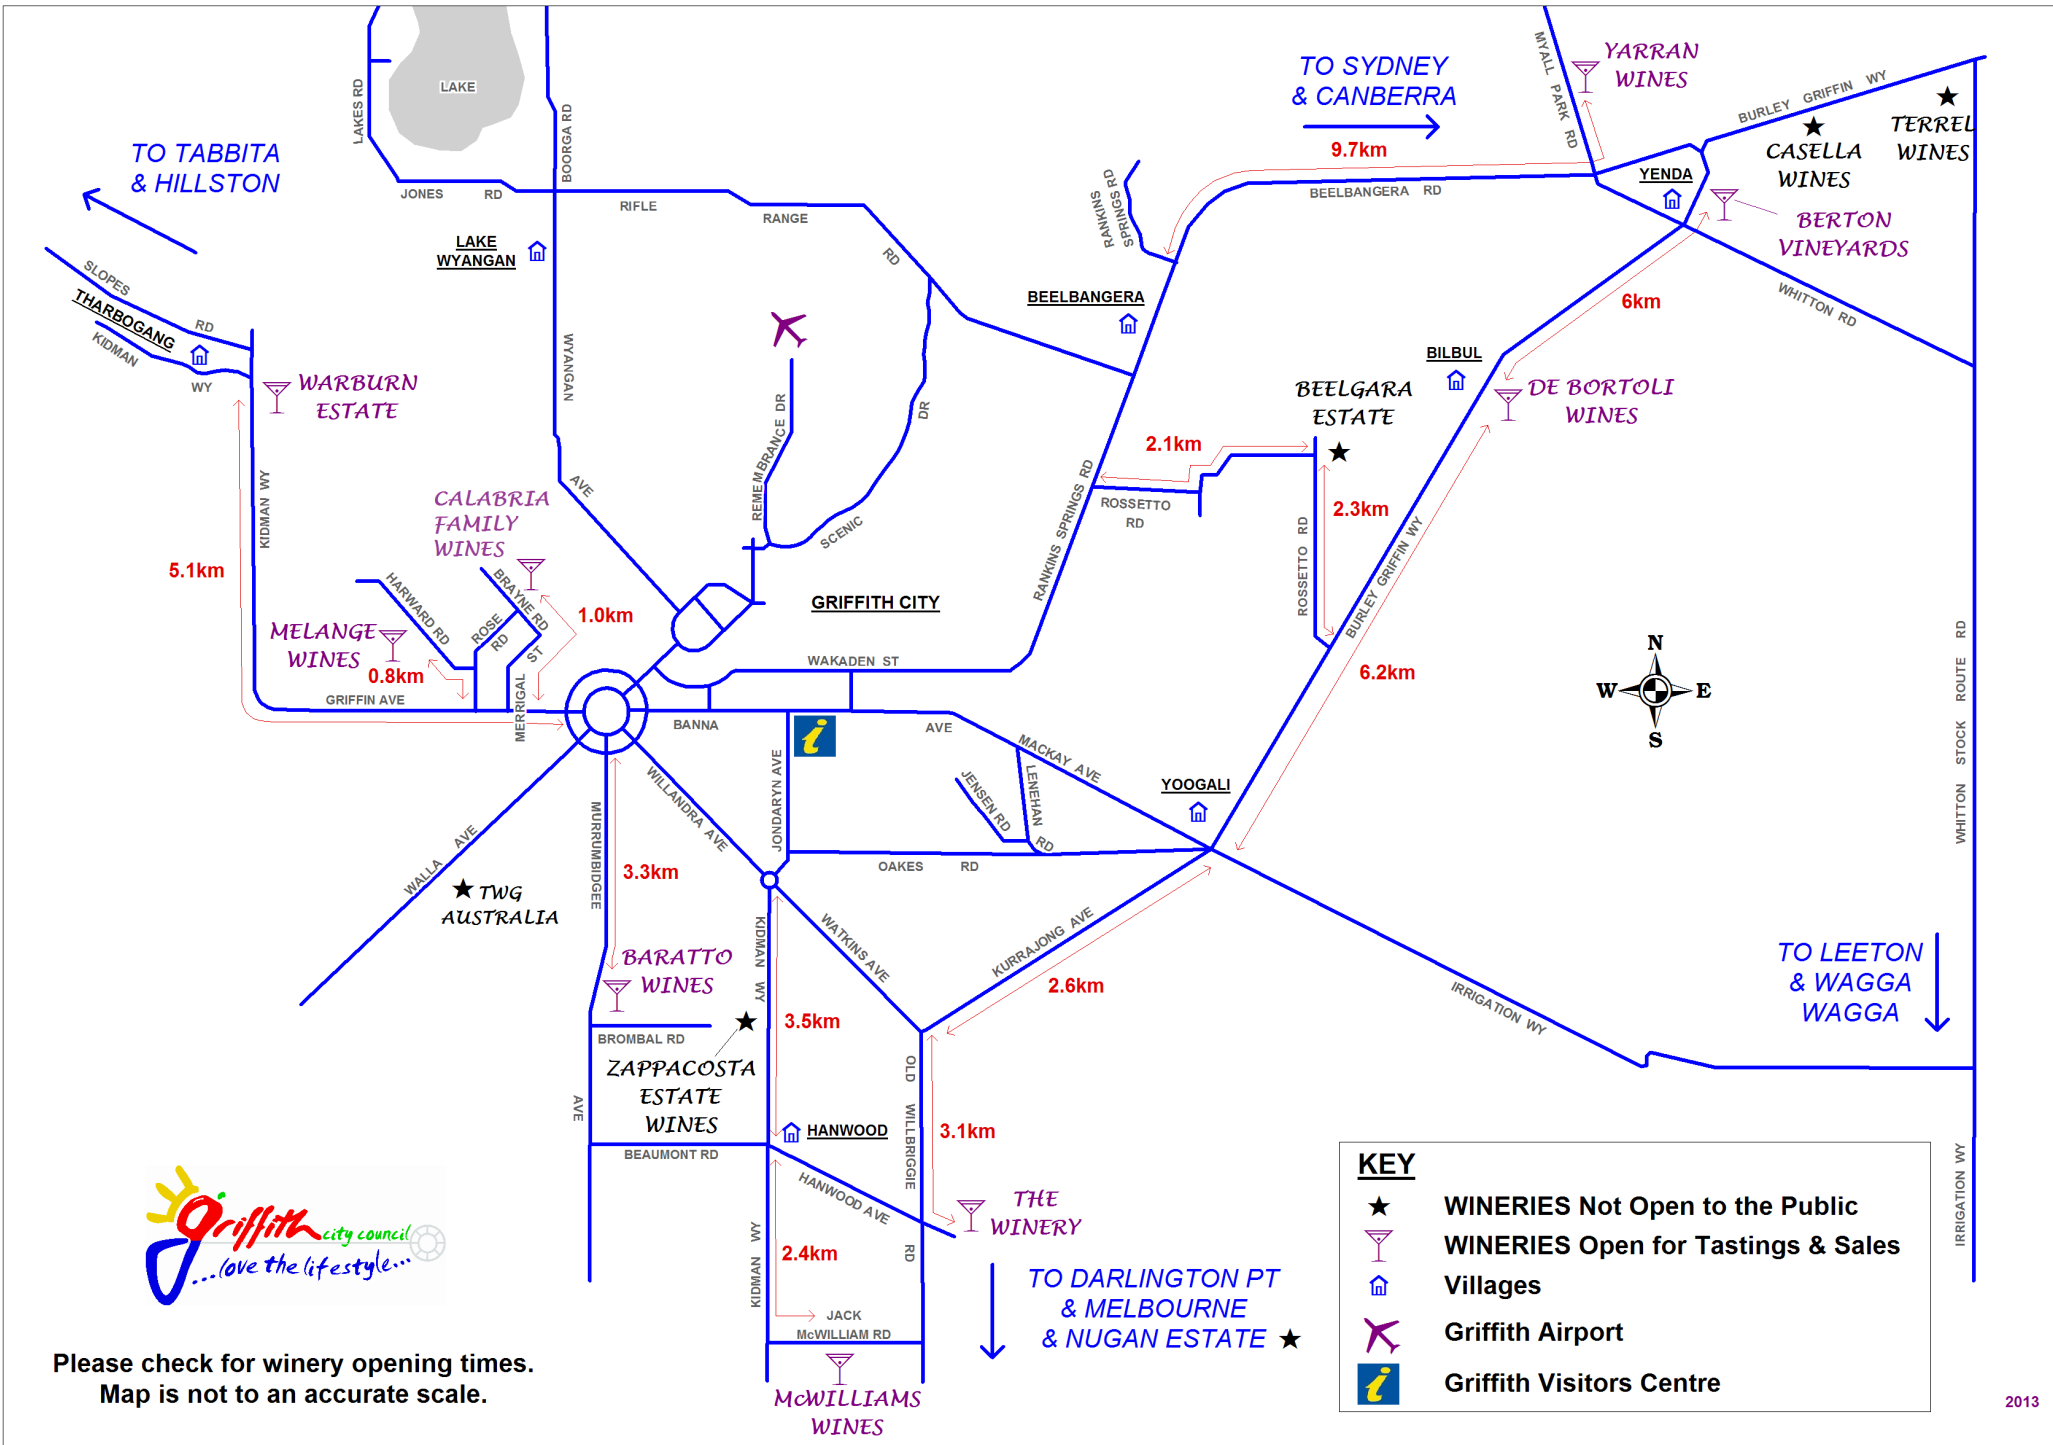

Please check for winery opening times.
Map is not to an accurate scale.

KEY	
★	WINERIES Not Open to the Public
🍷	WINERIES Open for Tastings & Sales
🏠	Villages
✈️	Griffith Airport
📍	Griffith Visitors Centre